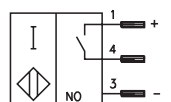

#### Technical data:

Air operating pressure	
max.:	10 bar
min.:	2 bar
Oil operating pressure	
max.:	45 bar
min.:	Outlet pressure + 20 bar
Oil relief pressure:	< 1,2 bar
Medium:	Oil
Viscosity:	up to 3000 mm <sup>2</sup> /s
Temperature range:	0 ... 70 °C
Material:	Alu / steel
Visual range:	PMMA
Sealing material:	FPM (Viton)
Weight:	
VOE-D/2	0,8 kg
VOE-D/4	1,4 kg
VOE-D/6	2,0 kg
VOE-D/8	2,6 kg

Connection diagram:

- Subject to modifications -

**Purchase-designation:**

Outlets Number		Proportioning volume per point [mm <sup>3</sup> ]		Electrical delivery monitoring
②	④	11 ①	110 ⑤	with initiator
		22 ②	170 ⑥	③
		34 ③	230 ⑦	without initiator
⑥	⑧	57 ④	without ⑧	④
			(Blind element)	