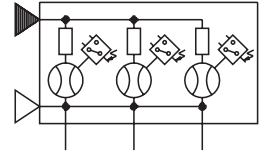

### OL-single-line distributor VOE-D with delivery monitoring

#### Use:

In OL<sup>®</sup>-lubrication systems that are based on the one-line system

- **Smallest oil volume per time unit as continuous oil flow.**
- **High functional safety because of visual and electrical delivery checking.**
- **Selectable proportioning volume per lubrication point each (11 ... 230 mm<sup>3</sup> per cycle).**
- **Air throughput per lubrication point individually adjustable.**
- **Compact design.**

#### Technical data:

Air operating pressure	
max.:	10 bar
min.:	2 bar
Oil operating pressure	
max.:	45 bar
min.:	Outlet pressure + 20 bar
Oil relief pressure:	< 1,2 bar
Medium:	Oil
Viscosity:	up to 3000 mm <sup>2</sup> /s
Temperature range:	0 ... 70 °C
Material:	Alu / steel
Visual range:	PMMA
Sealing material:	FPM (Viton)
Weight:	
VOE-D/2	0,8 kg
VOE-D/4	1,4 kg
VOE-D/6	2,0 kg
VOE-D/8	2,6 kg

#### Initiator:

Operating voltage:	10 ... 30 VDC
Residual ripple:	≤15%
Load current:	130 mA
System of protection:	IP67
Electrical connection:	

Four-pole unit plug (M12)  
(for matching cable jack see auxiliaries)