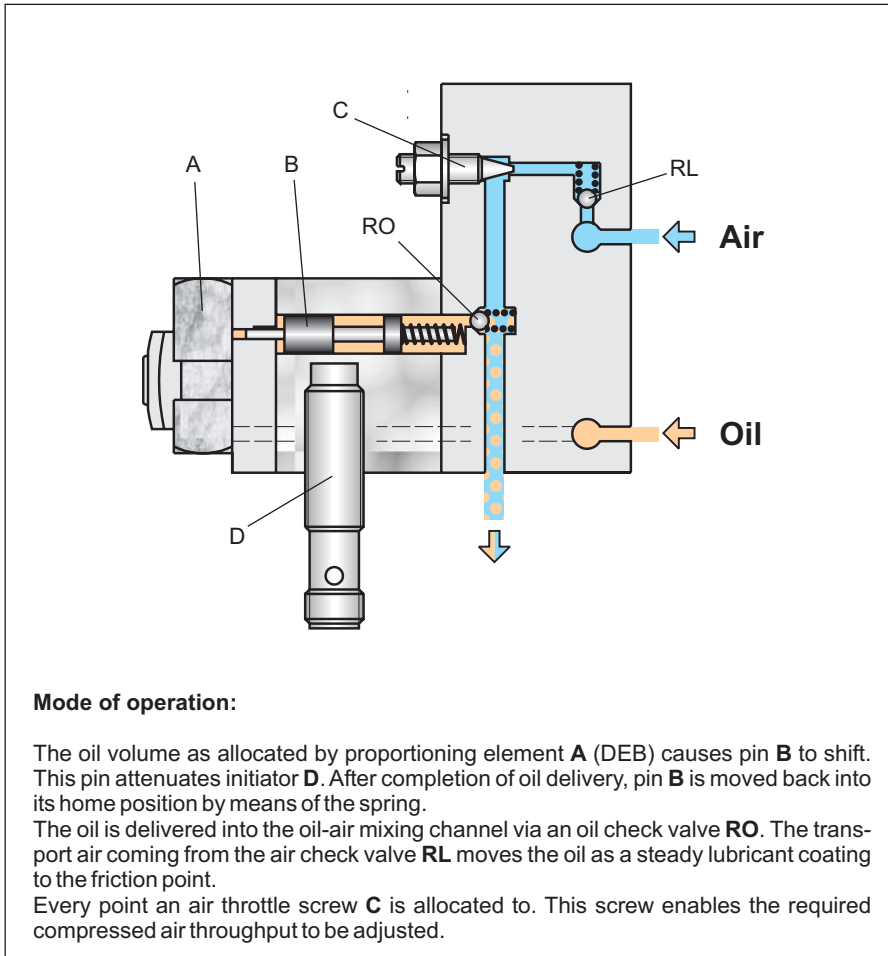

#### Technical data:

Air operating pressure	
max.:	10 bar
min.:	2 bar
Oil operating pressure	
max.:	45 bar
min.:	Outlet pressure + 20 bar
Oil relief pressure:	< 1,2 bar
Medium:	Oil
Viscosity:	up to 3000 mm <sup>2</sup> /s
Temperature range:	0 ... 70 °C
Material:	Alu / steel
Visual range:	PMMA
Sealing material:	FPM (Viton)
Weight:	
VOE-D/2	0,8 kg
VOE-D/4	1,4 kg
VOE-D/6	2,0 kg
VOE-D/8	2,6 kg

#### Initiator:

Operating voltage:	10 ... 30 VDC
Residual ripple:	≤15%
Load current:	130 mA
System of protection:	IP67
Electrical connection:	

Four-pole unit plug (M12)  
(for matching cable jack see auxiliaries)

Connection diagram:

- Subject to modifications -

**Purchase-designation:**

Outlets Number		Proportioning volume per point [mm <sup>3</sup> ]		Electrical delivery monitoring
②	④	11 ①	110 ⑤	with initiator
		22 ②	170 ⑥	③
		34 ③	230 ⑦	without initiator
⑥	⑧	57 ④	without ⑧	④
			(Blind element)	