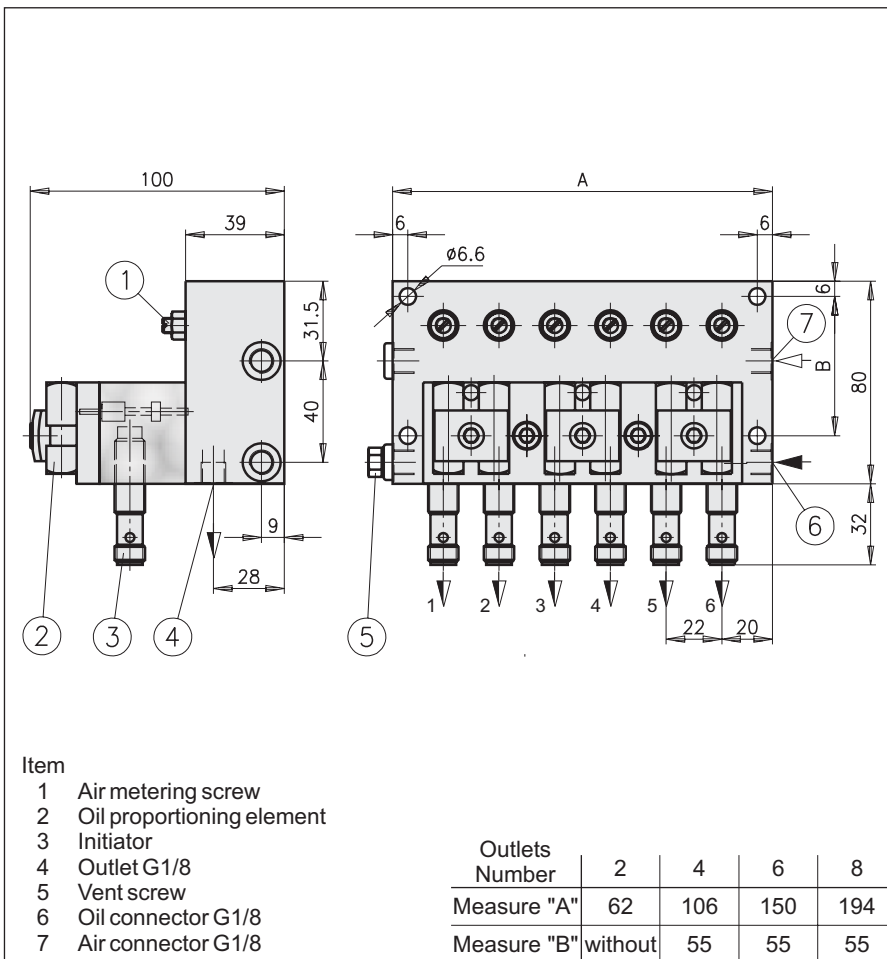

#### Technical data:

Air operating pressure	
max.:	10 bar
min.:	2 bar
Oil operating pressure	
max.:	45 bar
min.:	Outlet pressure + 20 bar
Oil relief pressure:	< 1,2 bar
Medium:	Oil
Viscosity:	up to 3000 mm <sup>2</sup> /s
Temperature range:	0 ... 70 °C
Material:	Alu / steel
Visual range:	PMMA
Sealing material:	FPM (Viton)
Weight:	
VOE-D/2	0,8 kg
VOE-D/4	1,4 kg
VOE-D/6	2,0 kg
VOE-D/8	2,6 kg

#### Initiator:

Operating voltage:	10 ... 30 VDC
Residual ripple:	≤15%
Load current:	130 mA
System of protection:	IP67
Electrical connection:	

Four-pole unit plug (M12)  
(for matching cable jack see auxiliaries)

Connection diagram:

- Subject to modifications -

**Purchase-designation:**

Outlets Number		Proportioning volume per point [mm <sup>3</sup> ]		Electrical delivery monitoring
②	④	11 ①	110 ⑤	with initiator
		22 ②	170 ⑥	③
		34 ③	230 ⑦	without initiator
⑥	⑧	57 ④	without ⑧	④
			(Blind element)	