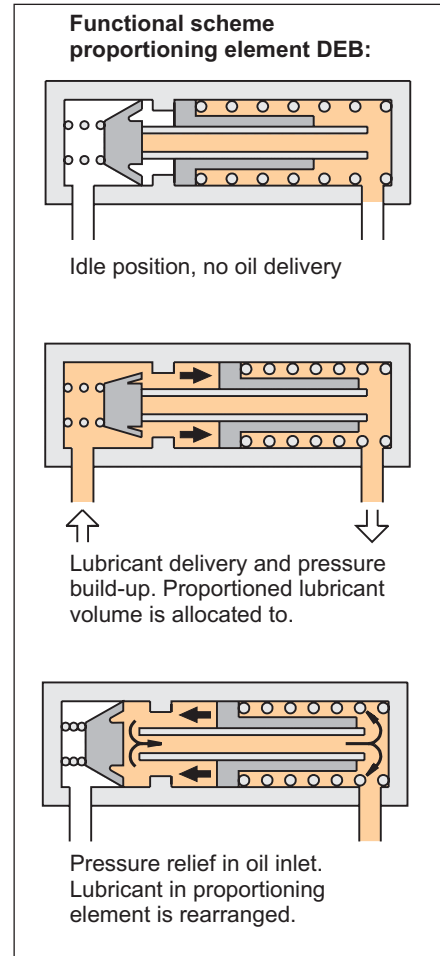

#### Technical data:

Air operating pressure	
max.:	10 bar
min.:	2 bar
Oil operating pressure	
max.:	45 bar
min.:	Outlet pressure + 20 bar
Oil relief pressure:	< 1,2 bar
Medium:	Oil
Viscosity:	up to 3000 mm <sup>2</sup> /s
Temperature range:	0 ... 70 °C
Material:	Alu / steel
Visual range:	PMMA
Sealing material:	FPM (Viton)
Weight:	
VOE-D/2	0,8 kg
VOE-D/4	1,4 kg
VOE-D/6	2,0 kg
VOE-D/8	2,6 kg

#### Initiator:

Operating voltage:	10 ... 30 VDC
Residual ripple:	≤15%
Load current:	130 mA
System of protection:	IP67
Electrical connection:	

Four-pole unit plug (M12)  
(for matching cable jack see auxiliaries)

Connection diagram:

- Subject to modifications -

**Purchase-designation:**

Outlets Number		Proportioning volume per point [mm <sup>3</sup> ]		Electrical delivery monitoring
②	④	11 ①	110 ⑤	with initiator
		22 ②	170 ⑥	③
		34 ③	230 ⑦	without initiator
⑥	⑧	57 ④	without ⑧	④
			(Blind element)	